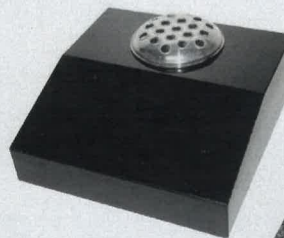

Vases

Black splayed vase